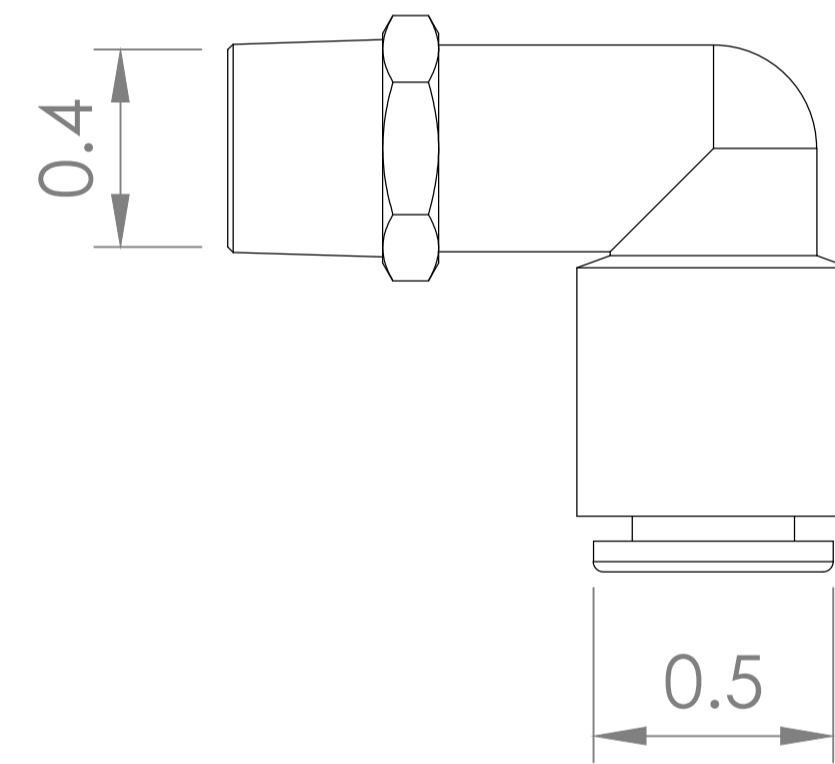

TOP

FRONT

SIDE

ITEM NAME:
 SMC KQ2H11-35S 3/8" Tube O.D. To 1/4" NPT Male, PBT Body With
 Brass Threads, Male Straight, One Touch Fitting With Sealant

ASIN :
 B004M8T1GA

MATERIAL :
 Polybutylene Terephthalate

BRAND :
 SMC

UNLESS OTHERWISE SPECIFIED
 DIMENSIONS ARE IN INCHES
 # INFORMATION IN THIS DRAWING IS PROVIDED FOR
 REFERENCE ONLY

<http://www.amazonsupply.com>
 Amazon Supply, An Amazon Company