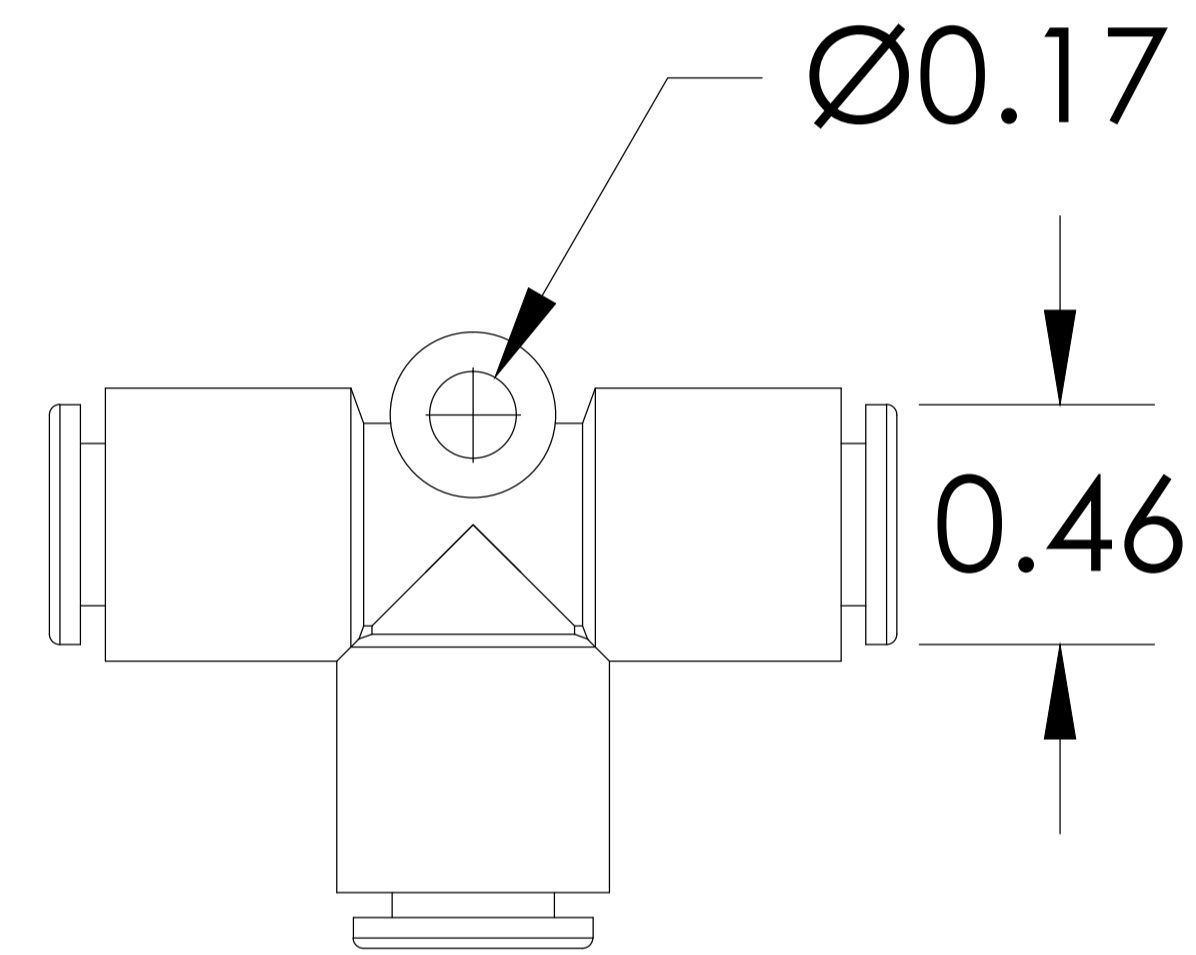

TOP

FRONT

SIDE

ITEM NAME:  
SMC KQ2T PBT Push-To-Connect Tube Fitting, Union Tee, 1/4" Tube OD

ASIN :  
B004M8T1H4

MATERIAL :  
Polybutylene Terephthalate

BRAND :  
SMC