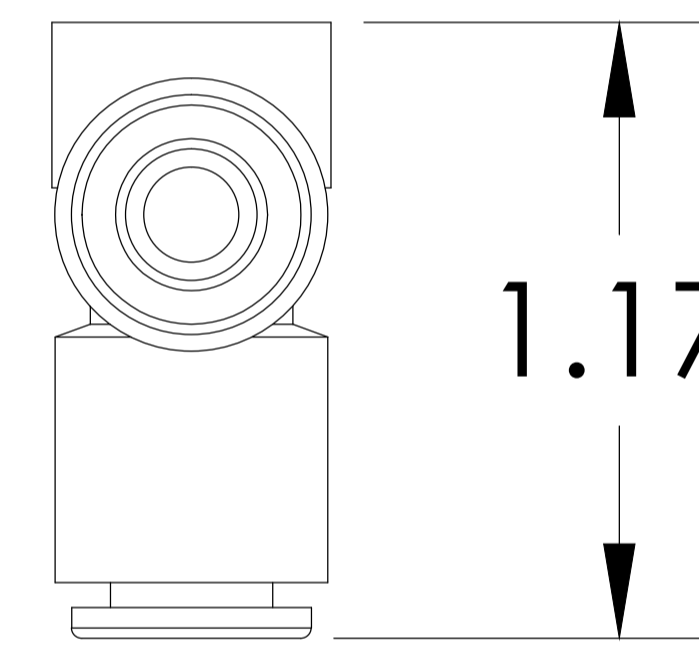

TOP

FRONT

SIDE

ITEM NAME:  
SMC KQ2T PBT Push-To-Connect Tube Fitting, Union Tee, 1/4" Tube OD

ASIN :  
B004M8T1H4

MATERIAL :  
Polybutylene Terephthalate

BRAND :  
SMC

# UNLESS OTHERWISE SPECIFIED  
DIMENSIONS ARE IN INCHES  
# INFORMATION IN THIS DRAWING IS PROVIDED FOR  
REFERENCE ONLY

<http://www.amazonsupply.com>  
Amazon Supply, An Amazon Company