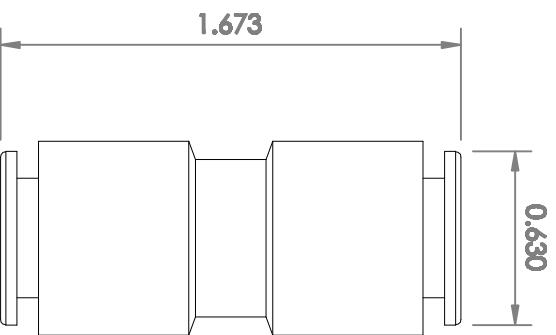

B004M8T1P6

ITEM NAME: SMC KQ2H11-00 PBT Push-To-Connect Tube Fitting, Coupler, 3/8" Tube OD	
ASIN : B004M8T1P6	BRAND : SMC
MATERIAL : Polybutylene Terephthalate (PBT)	
<small># UNLESS OTHERWISE SPECIFIED DIMENSIONS ARE IN INCHES # INFORMATION IN THIS DRAWING IS PROVIDED FOR REFERENCE ONLY</small>	
http://www.amazon.com Amazon Supply, An Amazon Company	