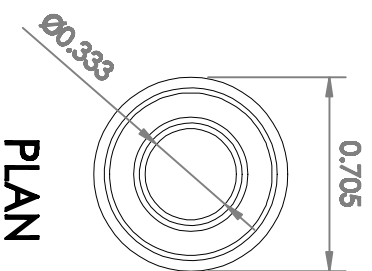

B004M8T1P6

ITEM NAME: SMC KQ2H11-00 PBT Push-To-Connect Tube Fitting, Coupler, 3/8" Tube OD	
ASIN : B004M8T1P6	BRAND : SMC
MATERIAL : Polybutylene Terephthalate (PBT)	
<small># UNLESS OTHERWISE SPECIFIED DIMENSIONS ARE IN INCHES # INFORMATION IN THIS DRAWING IS PROVIDED FOR REFERENCE ONLY</small>	
http://www.amazon.com Amazon Supply, An Amazon Company	