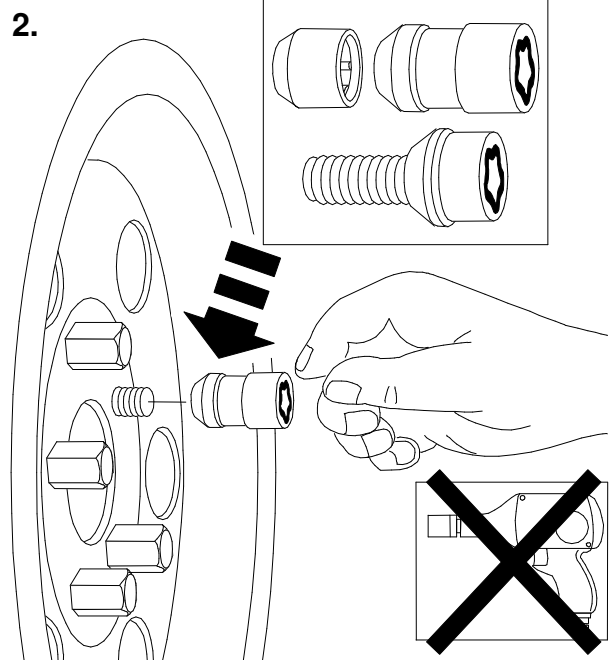

Installation Instruction

Removal of over-tightened Wheel Lock Nuts/Bolts

Warning: We recommend using protective gloves and eye protection when removing over-tightened locks!

1. As much as possible (without causing damage), tighten all lug nuts/bolts on the wheel that has the over-tightened screw to remove pressure from the lock nut/bolt. Note: As stated, do not tighten to the point of stud or lug nut/bolt thread damage.
2. Remove the wheel lock with the McGard key. Please use appropriate hand tools such as a lug wrench, ratchet, etc. (so as to guarantee a firm inward pressure on the key). This will assure that the key has a straight engagement position when the nut/bolt is removed. This will keep the key from slipping out or the nut/bolt pattern groove.