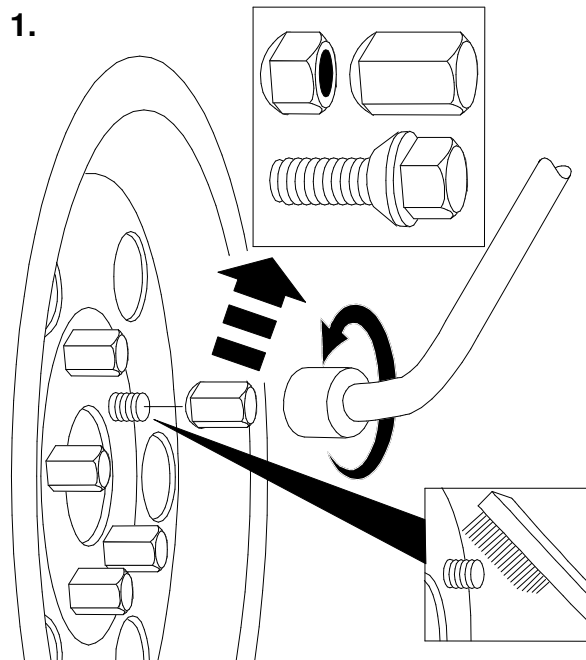

Installation Instruction

Removal of over-tightened Wheel Lock Nuts/Bolts

Warning: We recommend using protective gloves and eye protection when removing over-tightened locks!

1. As much as possible (without causing damage), tighten all lug nuts/bolts on the wheel that has the over-tightened screw to remove pressure from the lock nut/bolt. Note: As stated, do not tighten to the point of stud or lug nut/bolt thread damage.
2. Remove the wheel lock with the McGard key. Please use appropriate hand tools such as a lug wrench, ratchet, etc. (so as to guarantee a firm inward pressure on the key). This will assure that the key has a straight engagement position when the nut/bolt is removed. This will keep the key from slipping out or the nut/bolt pattern groove.